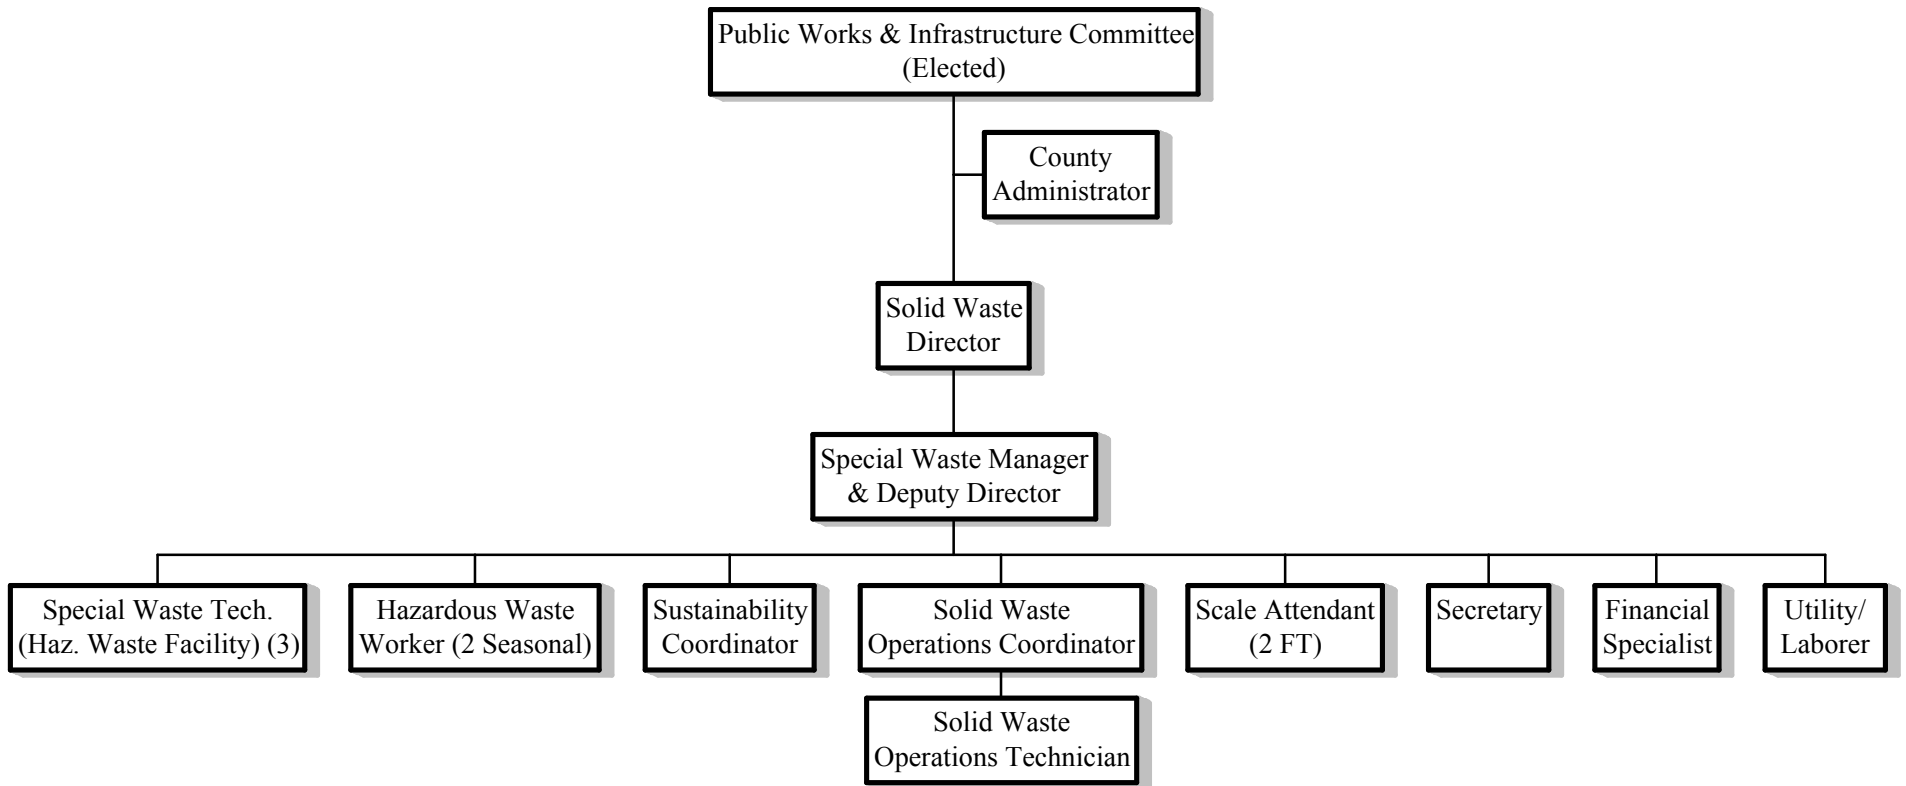

LA CROSSE COUNTY SOLID WASTE DEPARTMENT

Employees: 13
Seasonal: 2
Total: 15
5/17