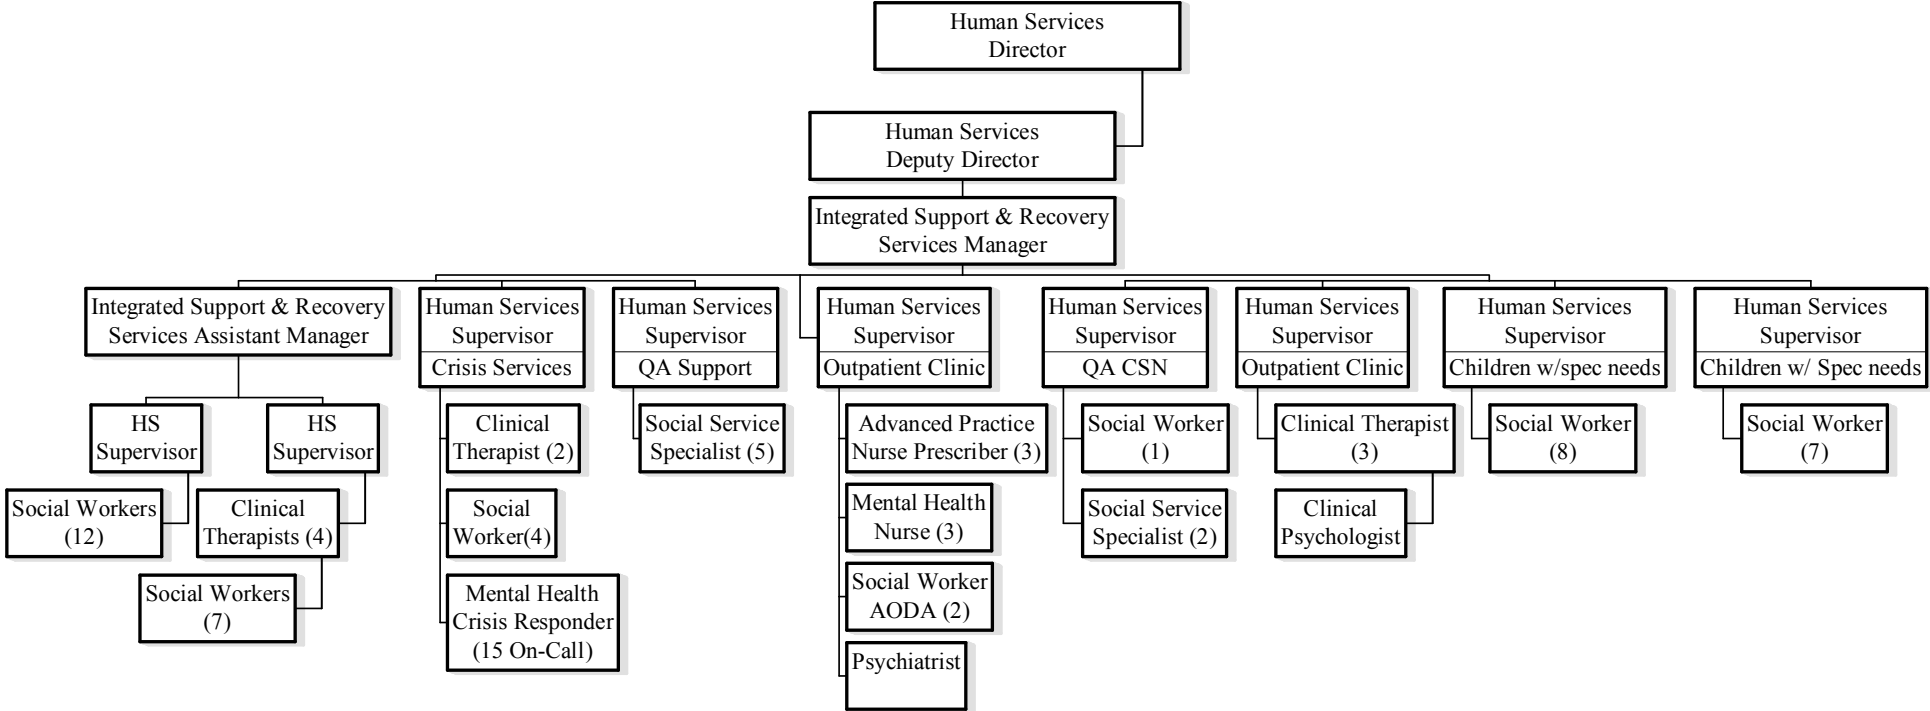

**LA CROSSE COUNTY
HUMAN SERVICES - INTEGRATED SUPPORT & RECOVERY SERVICES (ISRS)**

Employees: 91
12/17