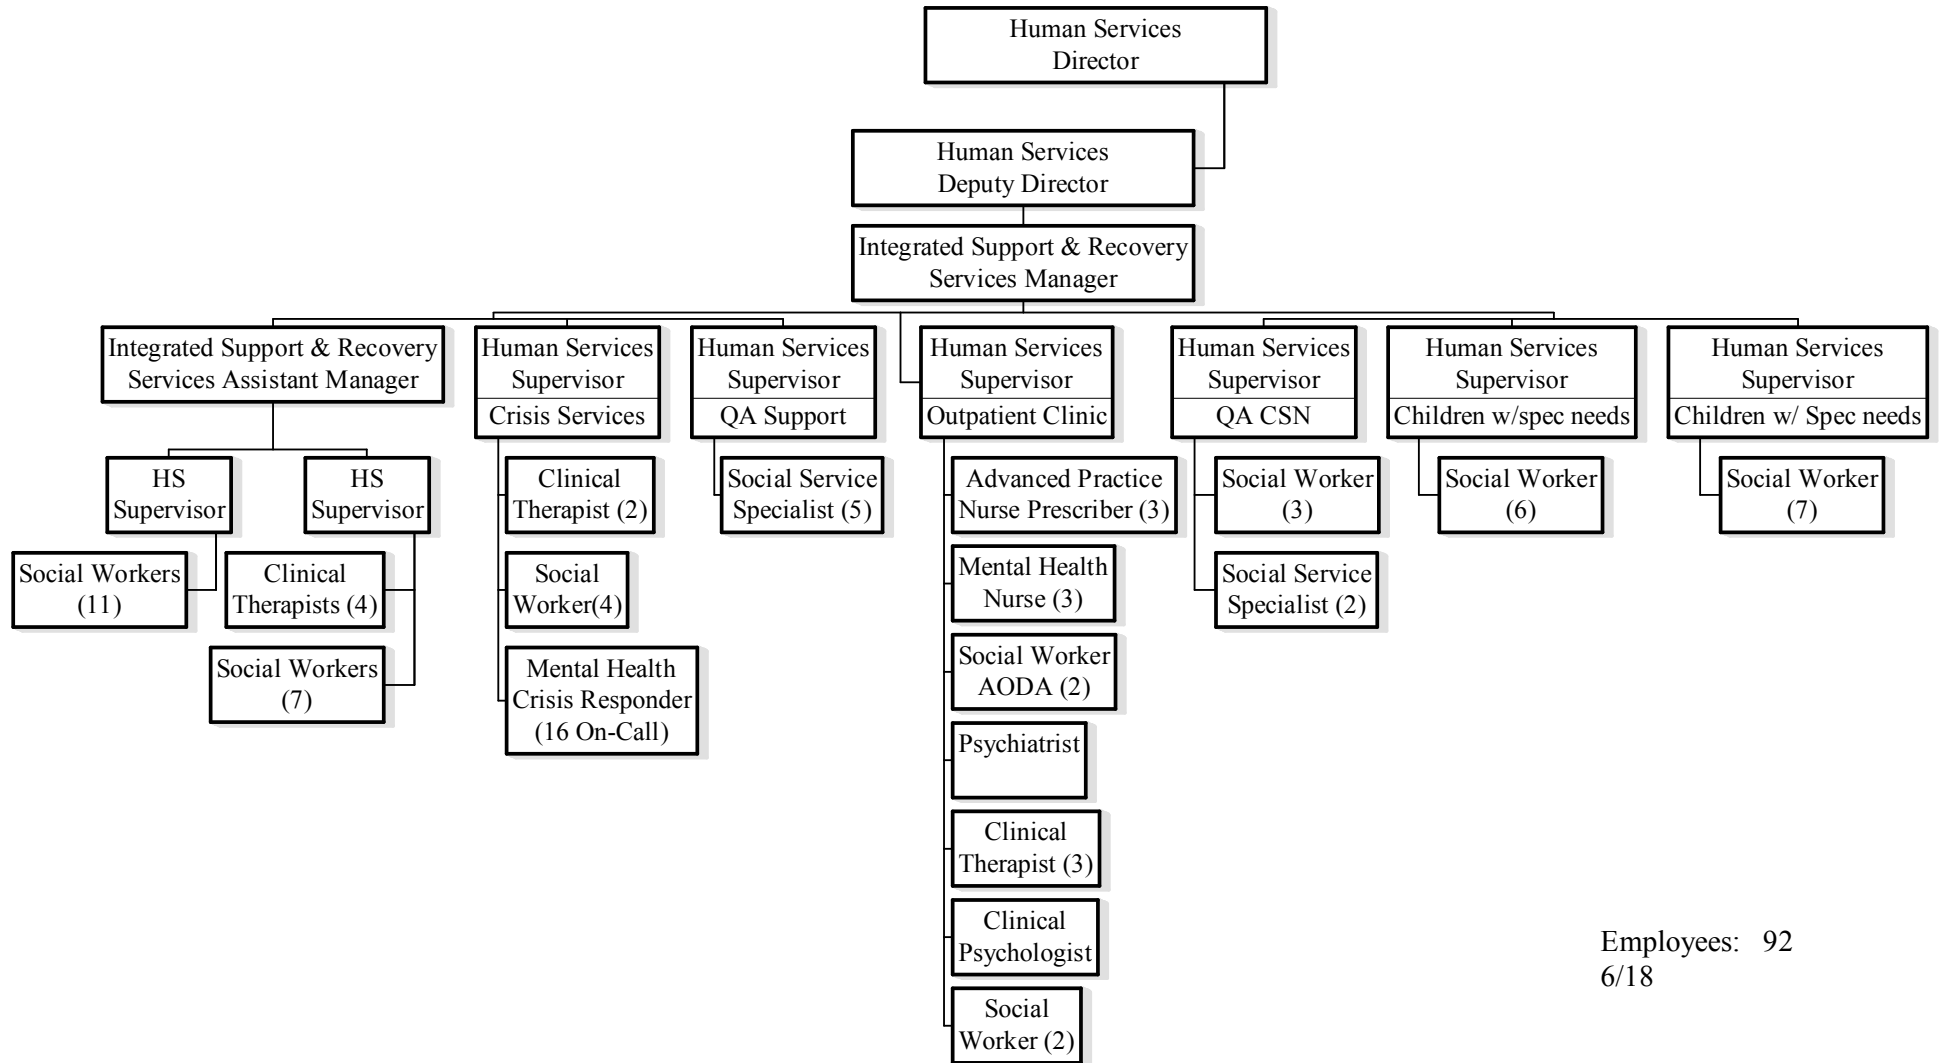

**LA CROSSE COUNTY
HUMAN SERVICES - INTEGRATED SUPPORT & RECOVERY SERVICES (ISRS)**

Employees: 92
6/18