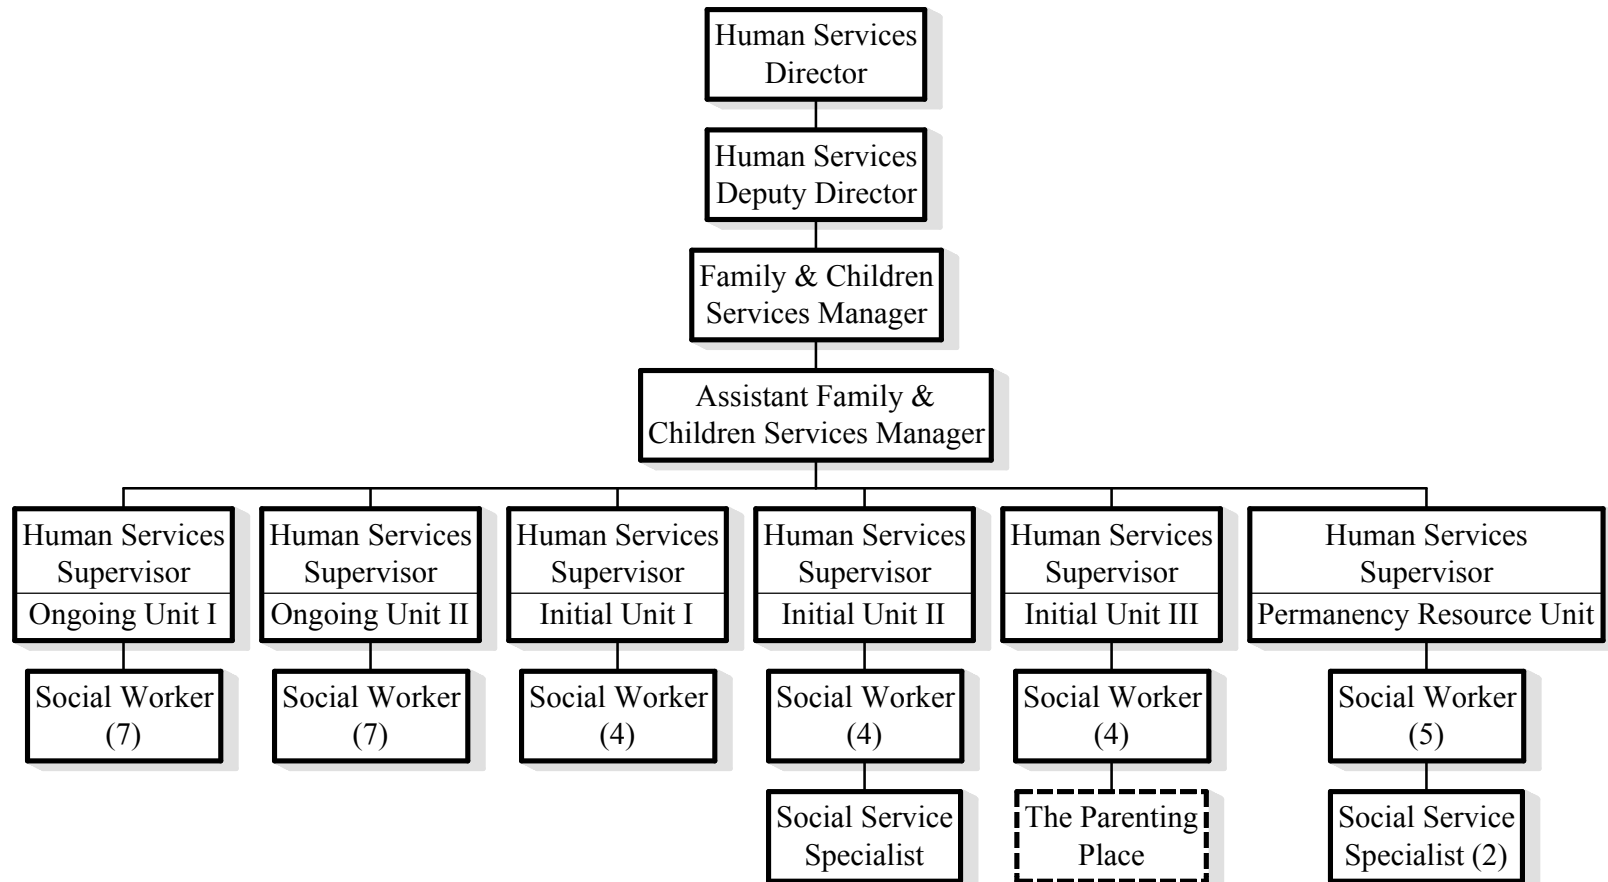

LA CROSSE COUNTY HUMAN SERVICES - FAMILY & CHILDREN SERVICES

Employees: 35
Contracted: 2
 Total: 37
 6/18