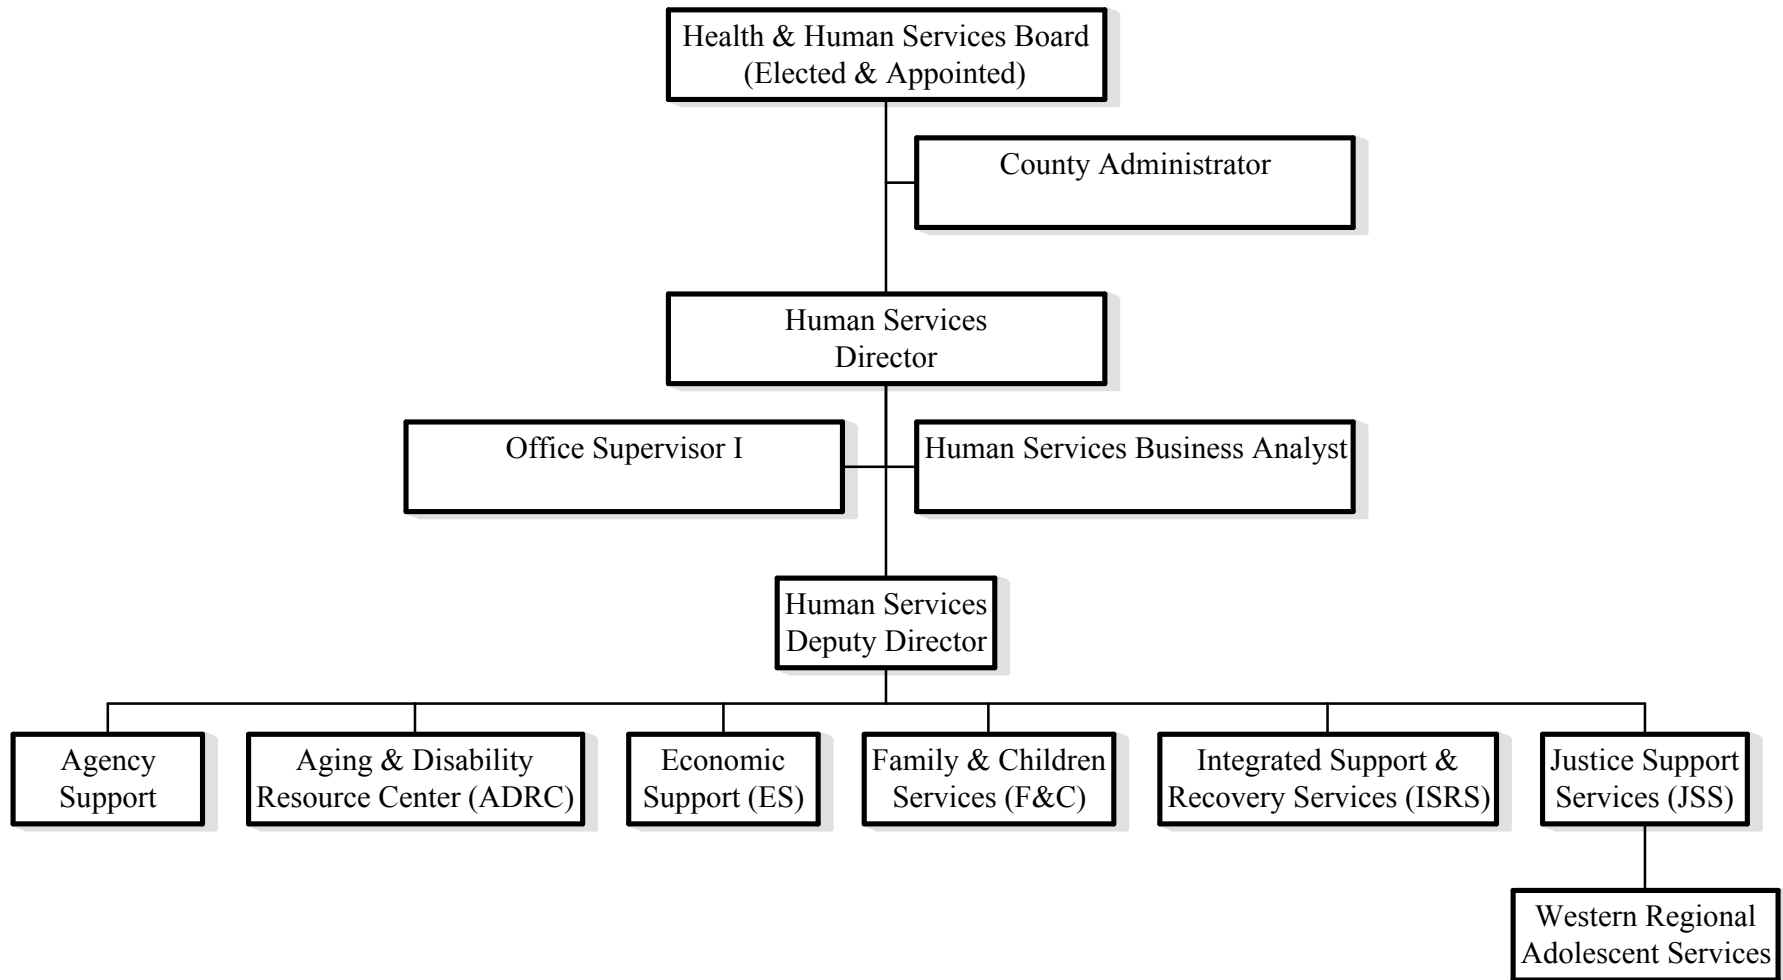

LA CROSSE COUNTY HUMAN SERVICES DEPARTMENT

Total Employees: 324
6/18