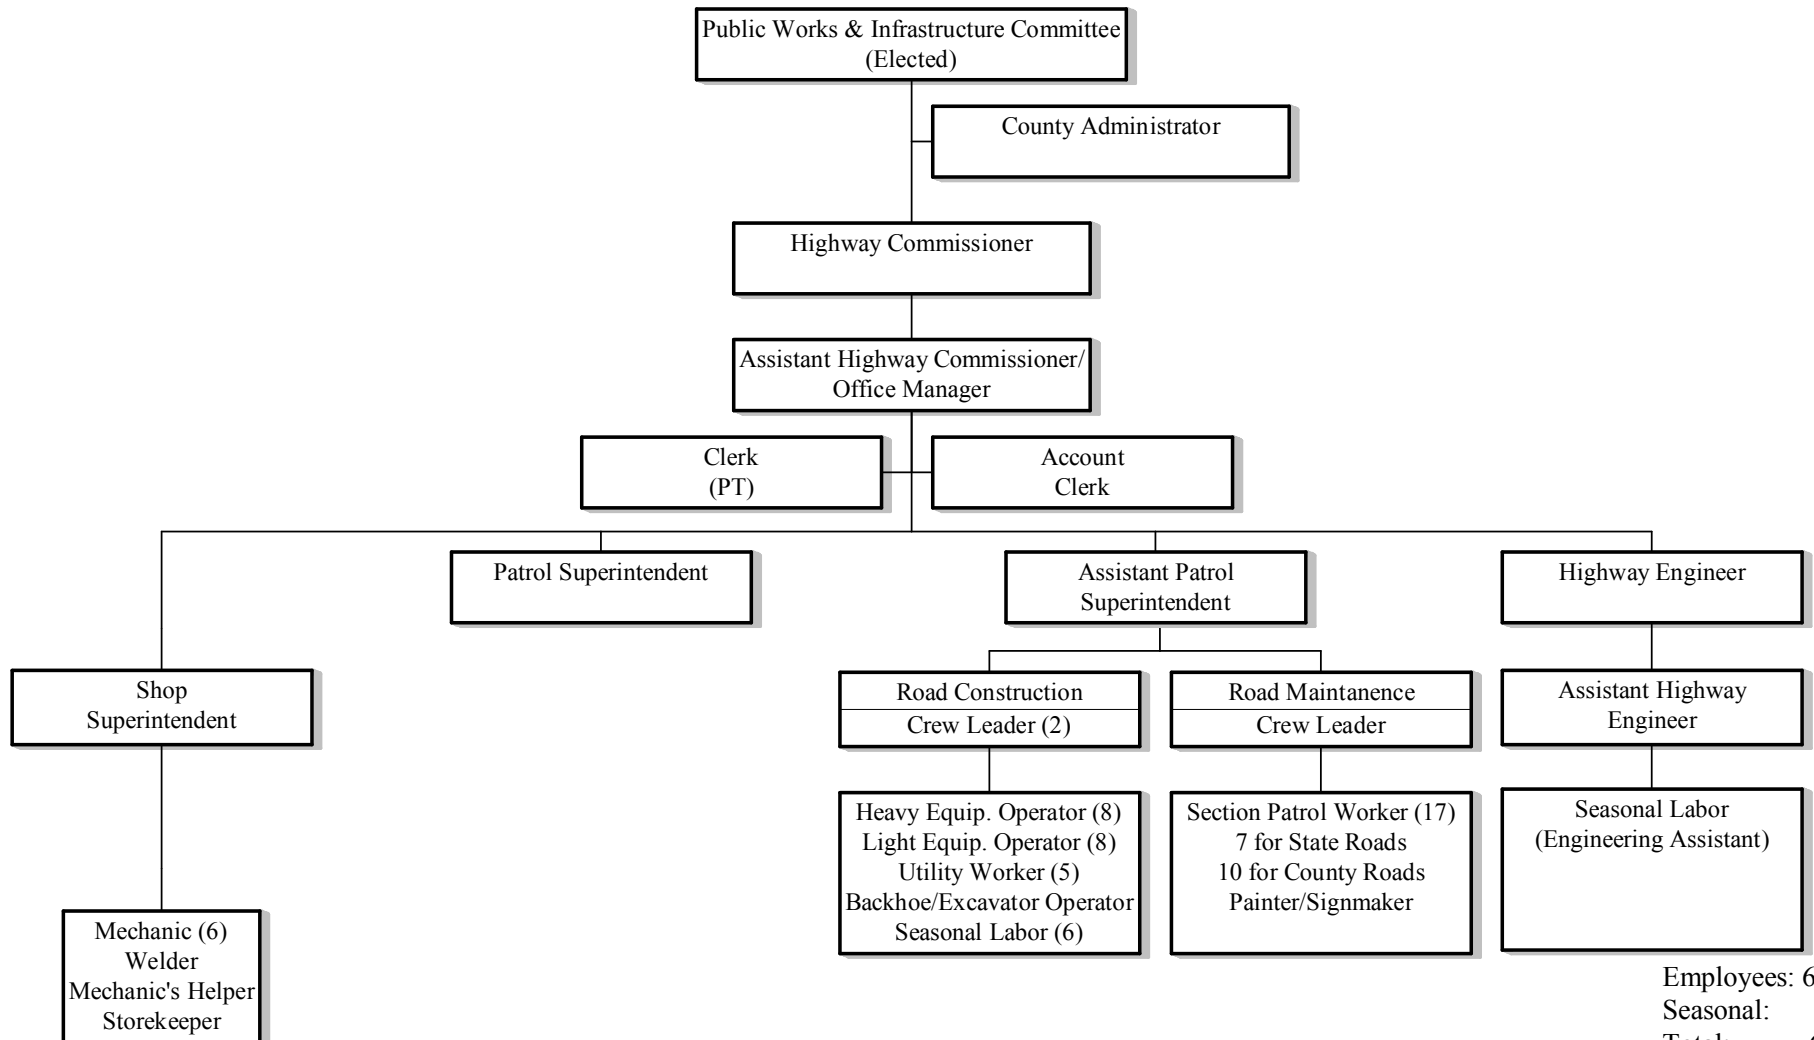

LA CROSSE COUNTY HIGHWAY DEPARTMENT

Employees: 61
 Seasonal: 8
 Total: 69
 10/17