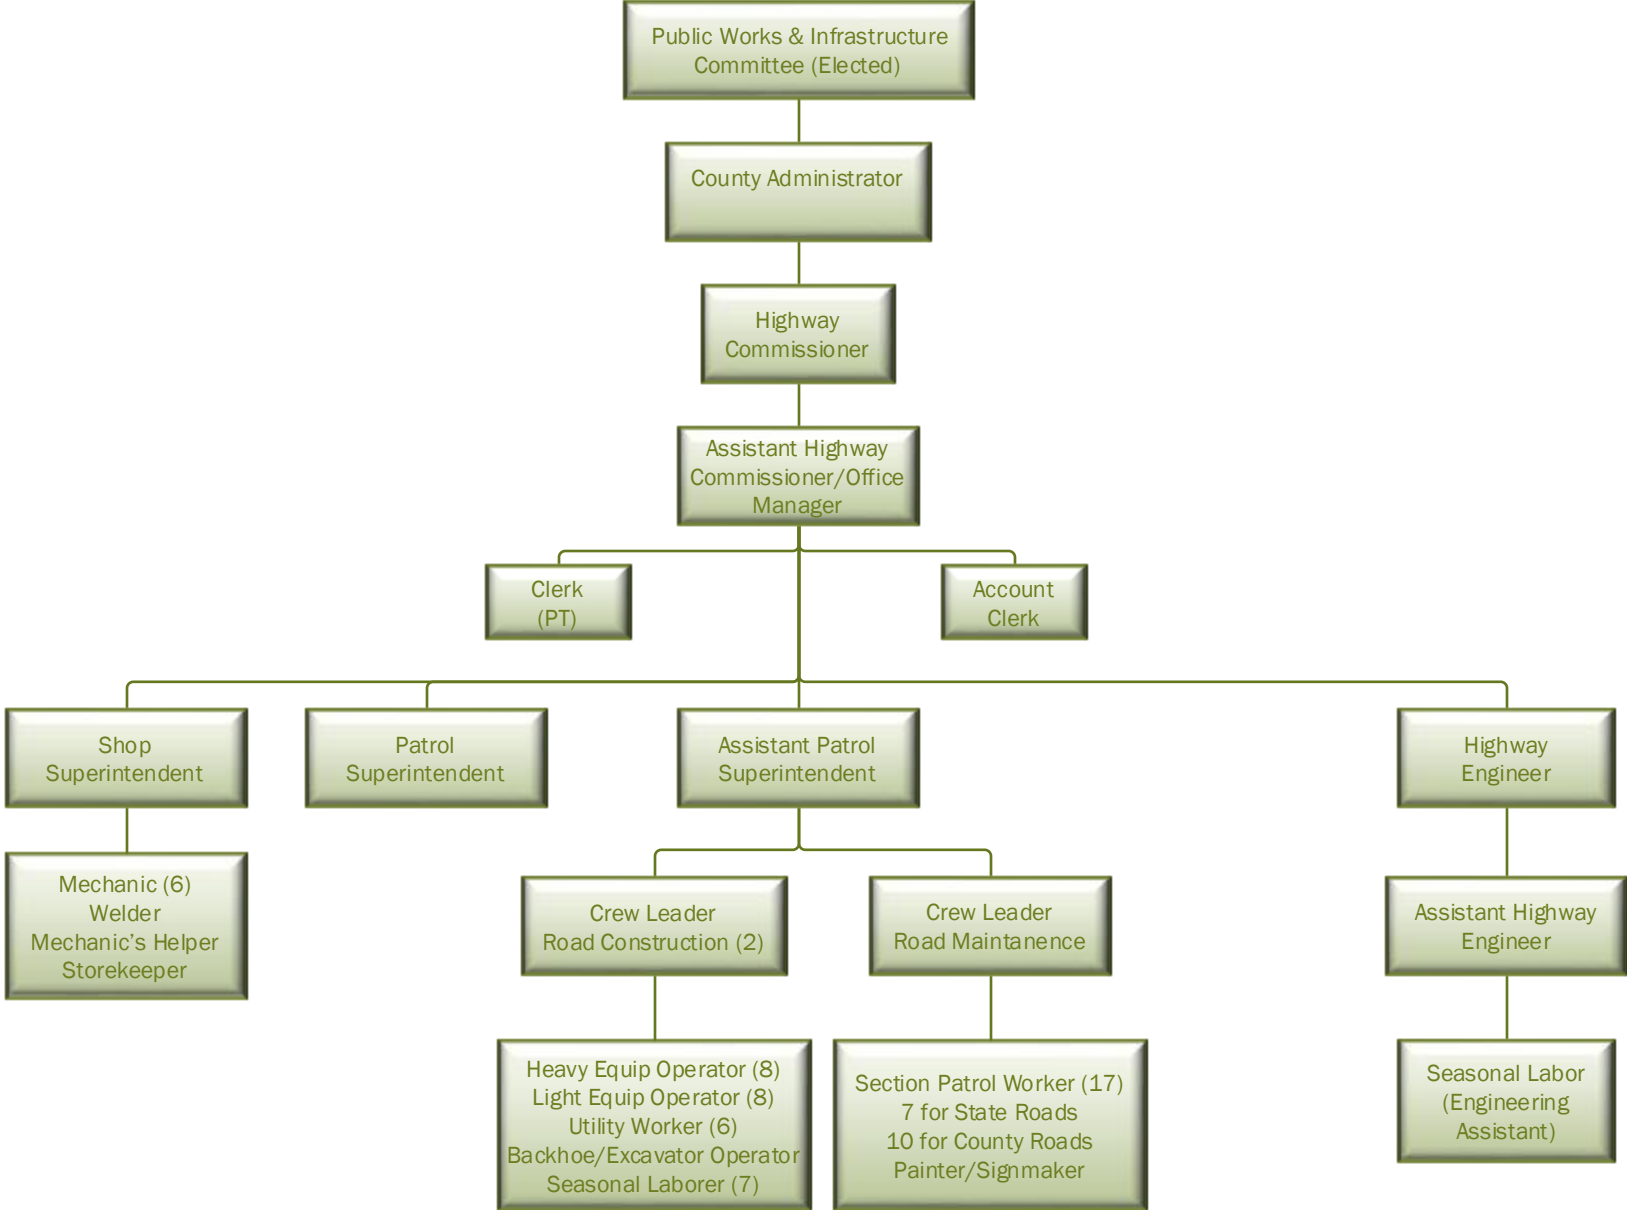

# La Crosse County Highway Department

**Employees: 62**  
**Seasonal: 8**  
**Total: 70**  
**8/18**