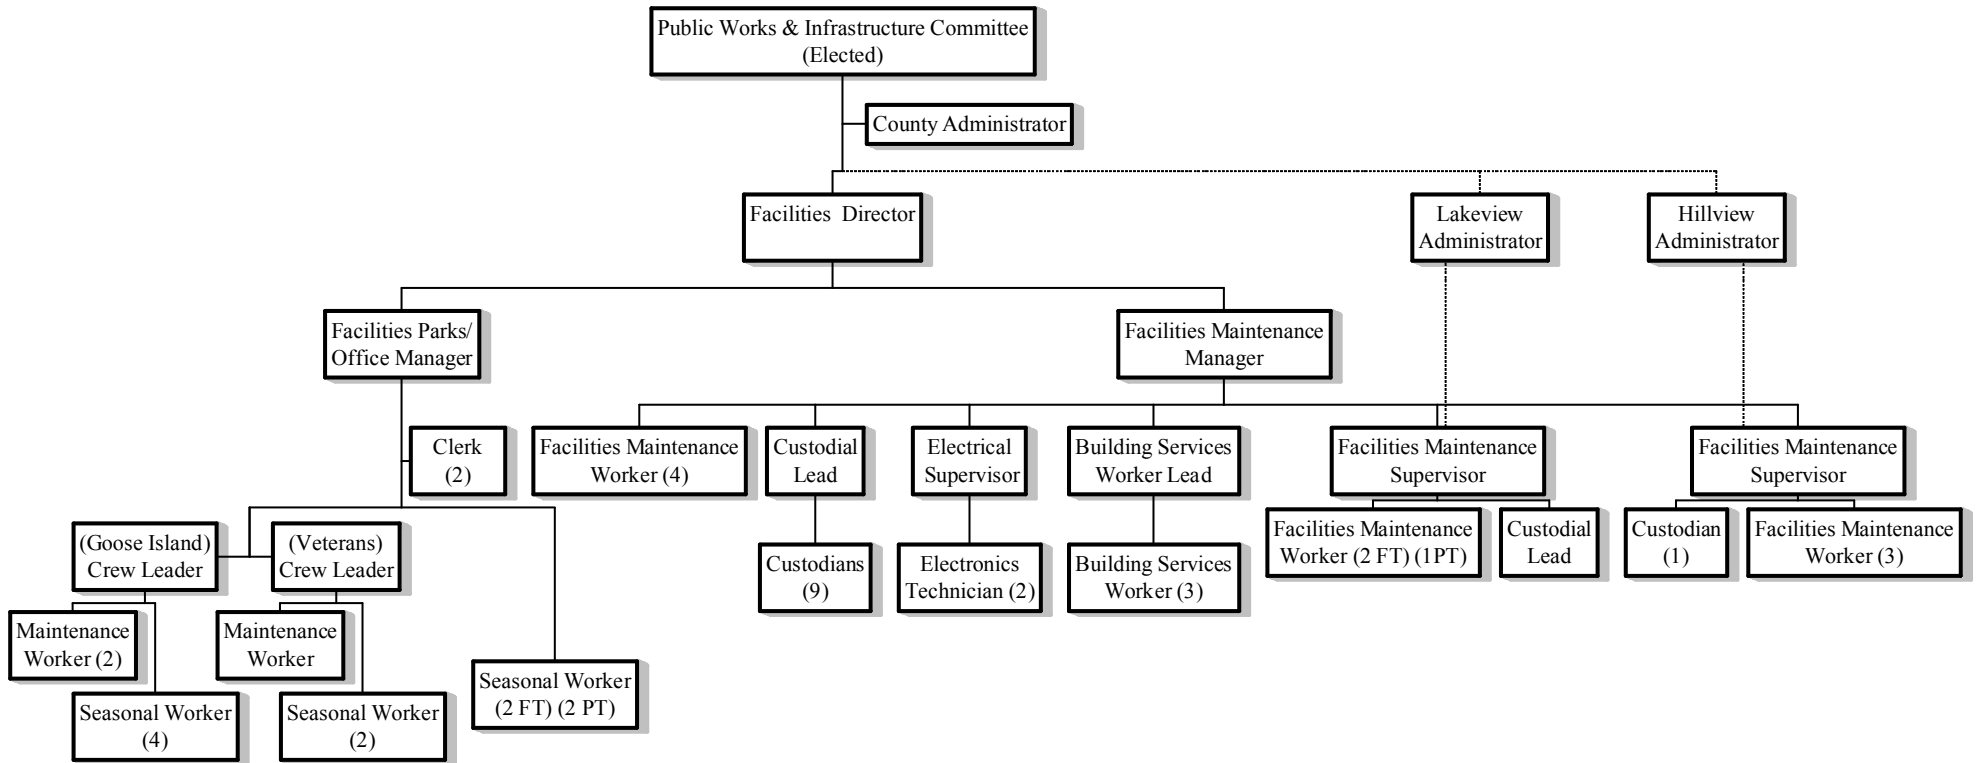

LA CROSSE COUNTY FACILITIES

Employees: 41
Plus 10 Seasonal Laborer
10/17