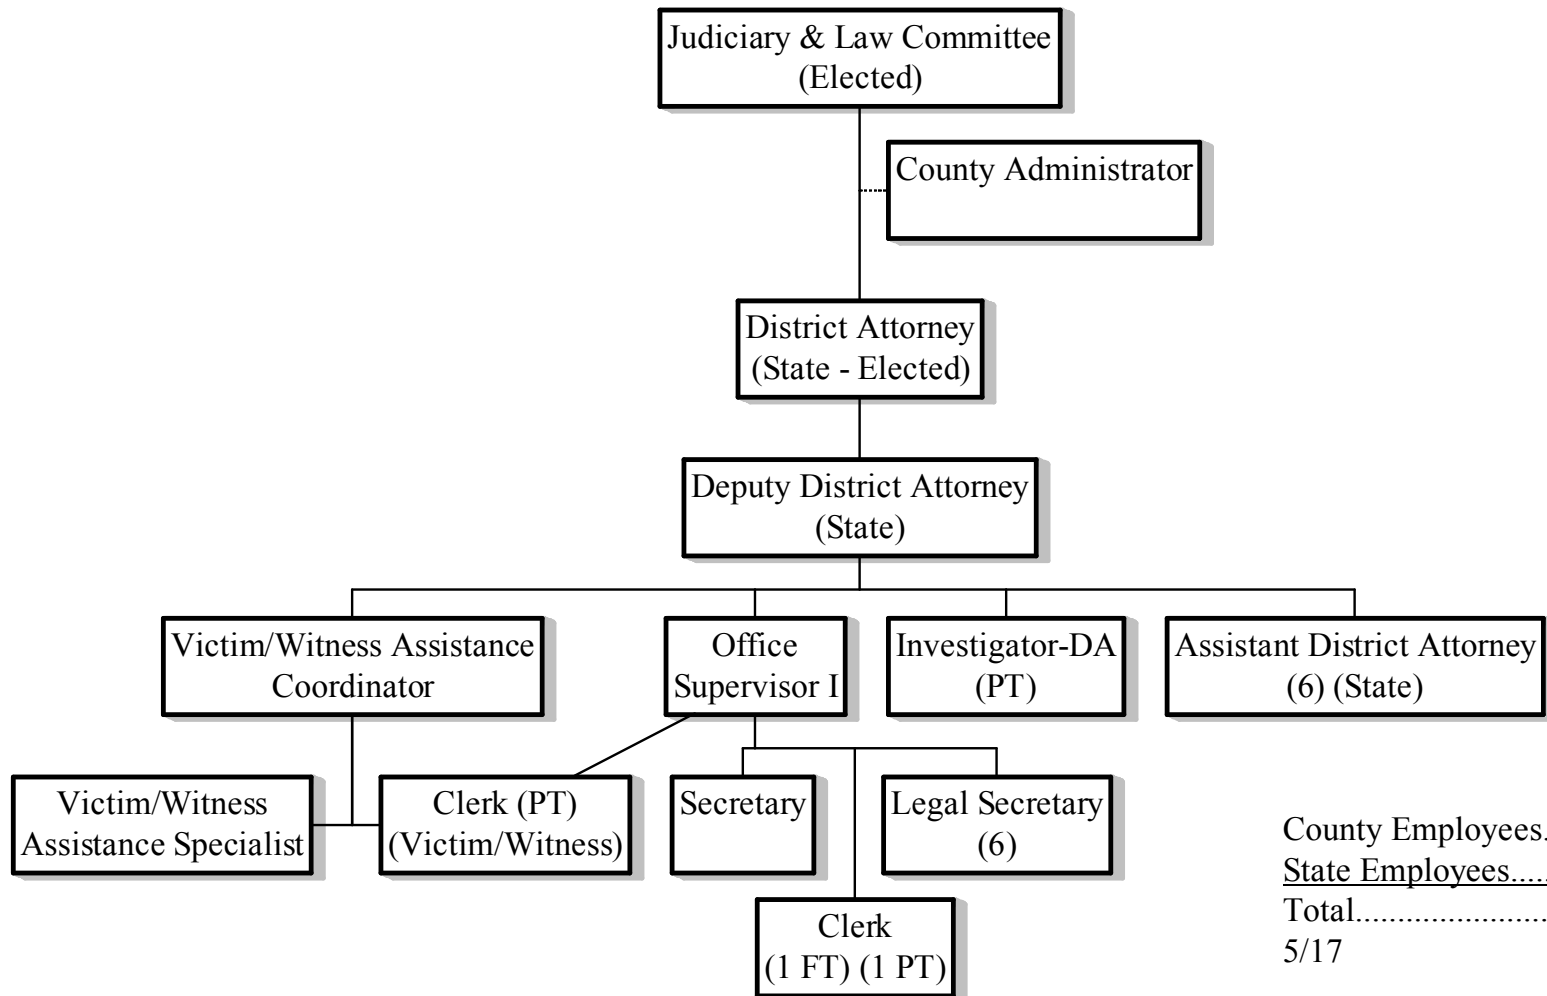

LA CROSSE COUNTY DISTRICT ATTORNEY'S OFFICE

County Employees.....14
State Employees.....8
 Total.....22
 5/17