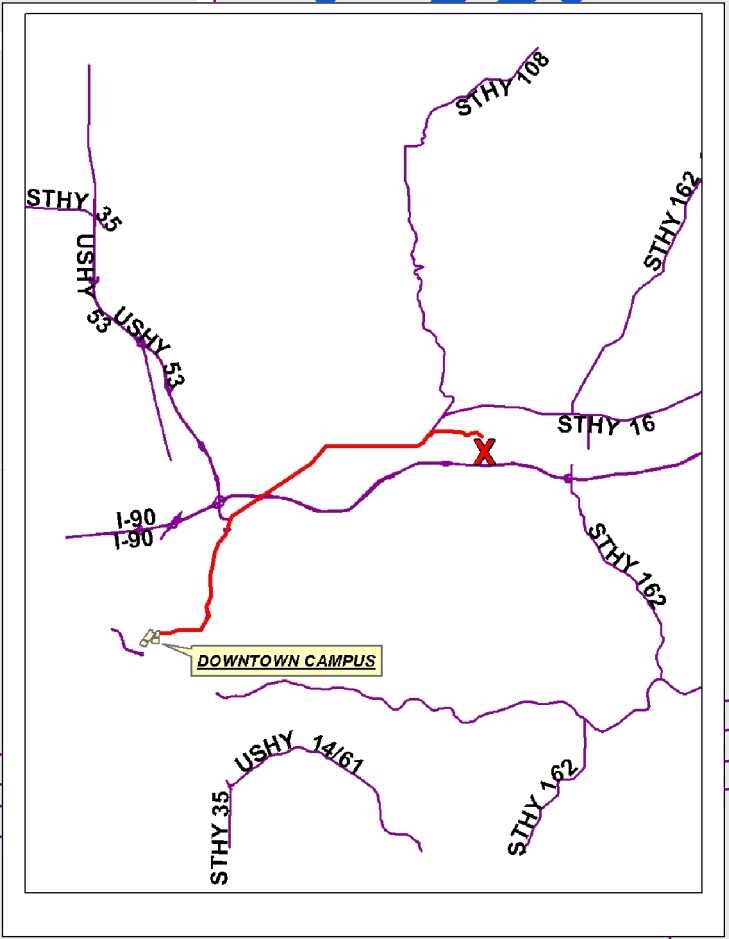

COUNTY PARK - NESHONOC SOUTH

OVERVIEW

TILSON ST E

SHOREWOOD CT

GARLAND ST E

CORD B

I-90
I-90

BUOL RD

Legend

- Road Centerlines
- Taxparcels
- Rivers & Lakes