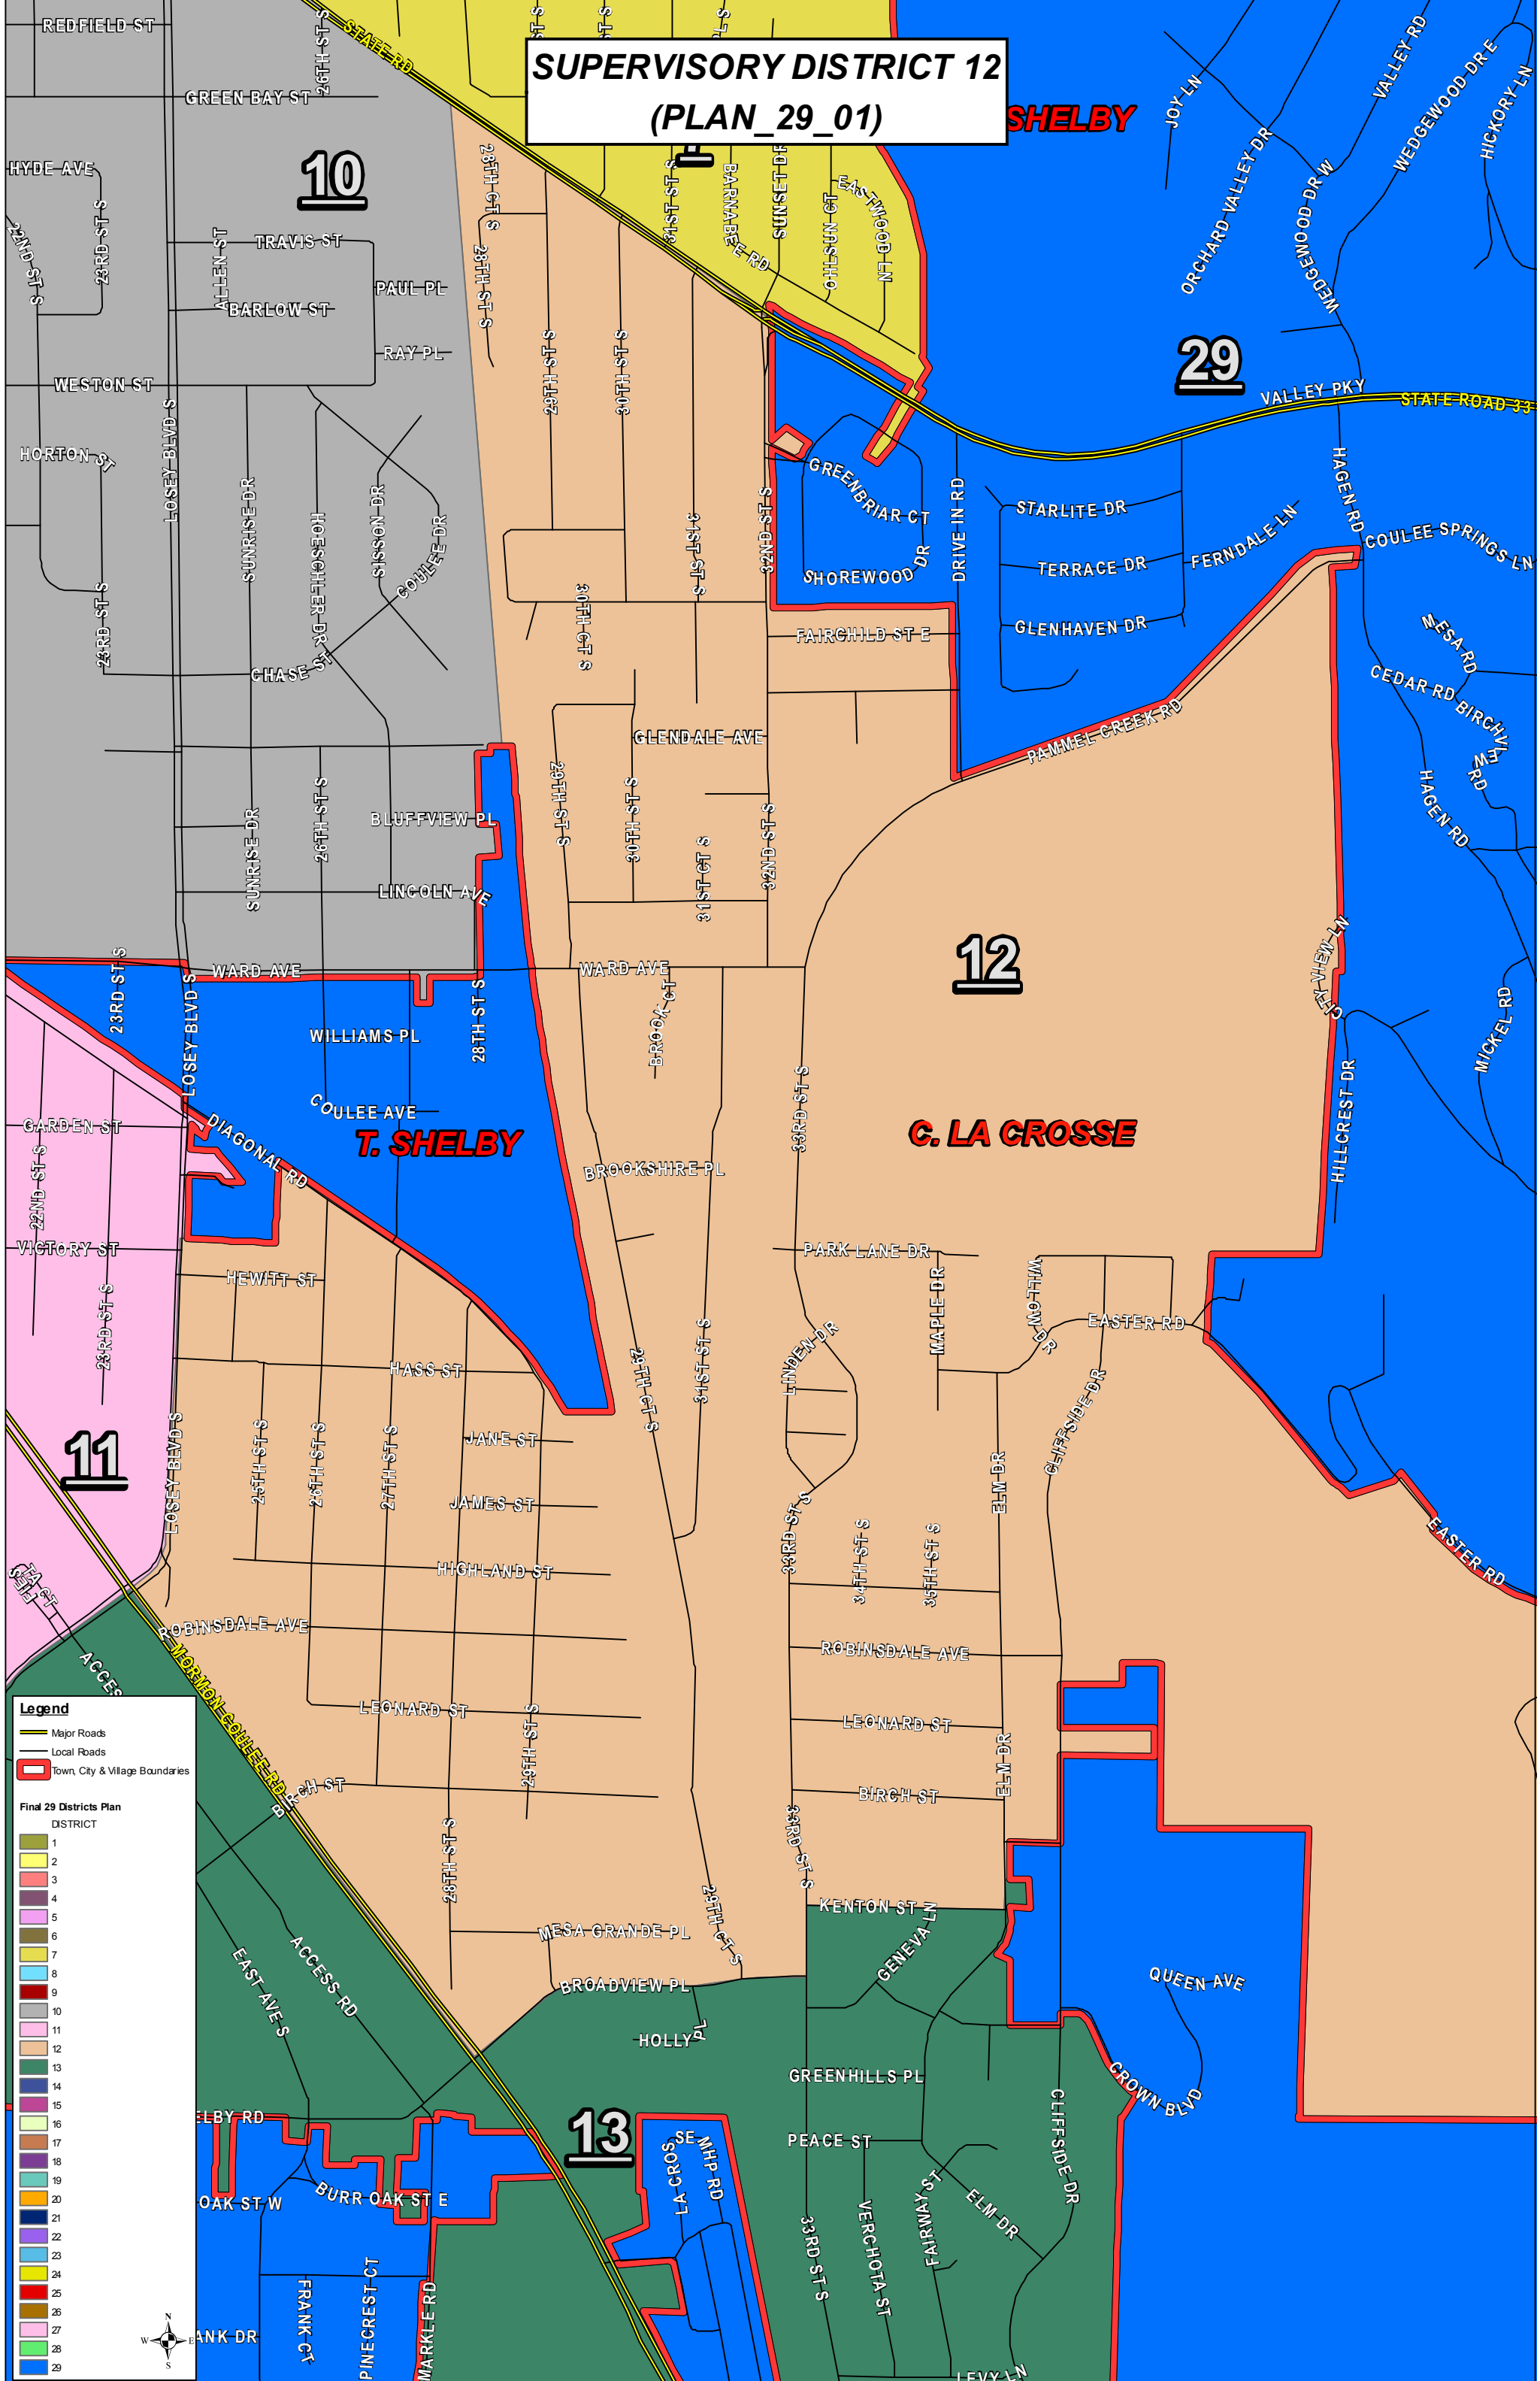

SUPERVISORY DISTRICT 12 (PLAN_29_01)

10

29

12

11

13

Legend
Major Roads
Local Roads
Town, City & Village Boundaries

Final 29 Districts Plan

DISTRICT
1
2
3
4
5
6
7
8
9
10
11
12
13
14
15
16
17
18
19
20
21
22
23
24
25
26
27
28
29